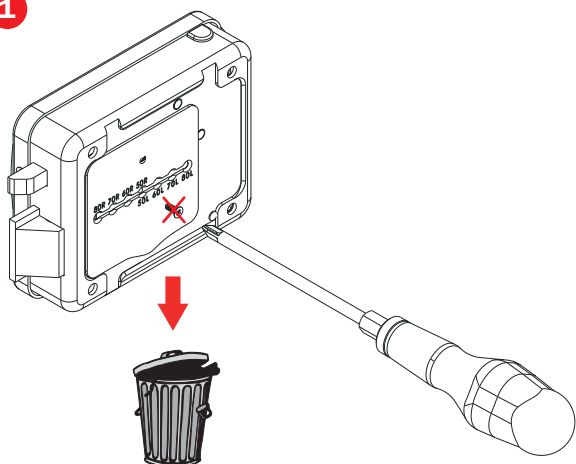

Iseo Serrature s.p.a
Via San Girolamo 13
25055 Pisogne (BS)
Italy
Tel. +39 0364 8821
iseo@iseo.com

Non contractual document. Subject to change. Cod. KW19810 - 04/2019

UM = mm

1