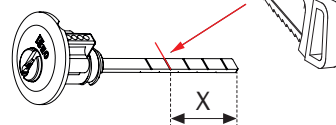

## EXTERNAL RIM CYLINDER

Iseo Serrature s.p.a  
Via San Girolamo 13  
25055 Pisogne (BS)  
Italy  
Tel. +39 0364 8821  
iseo@iseo.com

Non contractual document. Subject to change. Cod. KW19810 - 04/2019

UM = mm

1

2

X = 100 - L

Y = 85 - L

3

4

5