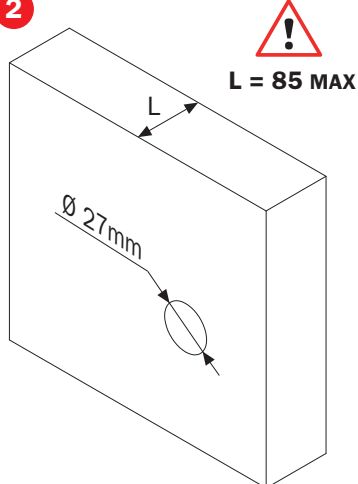

## EXTERNAL RIM CYLINDER

Iseo Serrature s.p.a  
Via San Girolamo 13  
25055 Pisogne (BS)  
Italy  
Tel. +39 0364 8821  
iseo@iseo.com

Non contractual document. Subject to change. Cod. KW19810 - 04/2019

UM = mm

1

2

X = 100 - L

Y = 85 - L

3

4

5